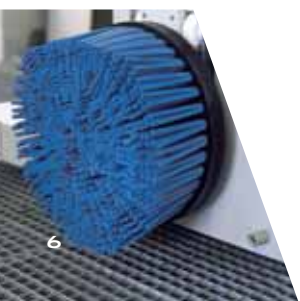

A silver car is shown from a front-quarter perspective, moving through a car wash. Large, dense red brushes are visible on the left and right sides of the car, indicating the washing process. The car's surface is wet and covered in white foam. The license plate is partially visible, showing a blue background with a white 'E' and a small European Union flag. A red square is overlaid on the image, containing the word 'ROLLOVERS' in white capital letters.

ROLLOVERS

M4.1

The essentials for an automatic clean

If you are looking to speed up the wash process of your business, the M4.1 is what you need. With this Basic Range roll-over, you can stop manual cleaning and go automatic, safe in the knowledge that you have the necessary features to offer a top quality service.

Simple, reliable, economical and very practical, the M4.1 rollover offers: a wash, wax or super wax and drying power of up to 15.6kW.

Opt for the M4.1 and forget manual washing.

RANGE	Vehicle access in meters			Recommended bay			rollover travel m/minute	Dryer Power in kW.	Cars/hour	Model
	Height	Width	Length	Height	Width	Length				
M4.1	2.1	2.25	5.20	2.9	4.6	9.5	6-9	8 - 15.6	8-12	4PC2200 <input type="checkbox"/>
M4.1	2.3	2.25	5.20	3.1	4.6	9.5	6-9	8 - 15.6	8-12	4PC2300 <input type="checkbox"/>
M4.1	2.7	2.25	6.20	3.5	4.6	10.5	6-9	8 - 15.6	8-12	4PC2500 <input type="checkbox"/>