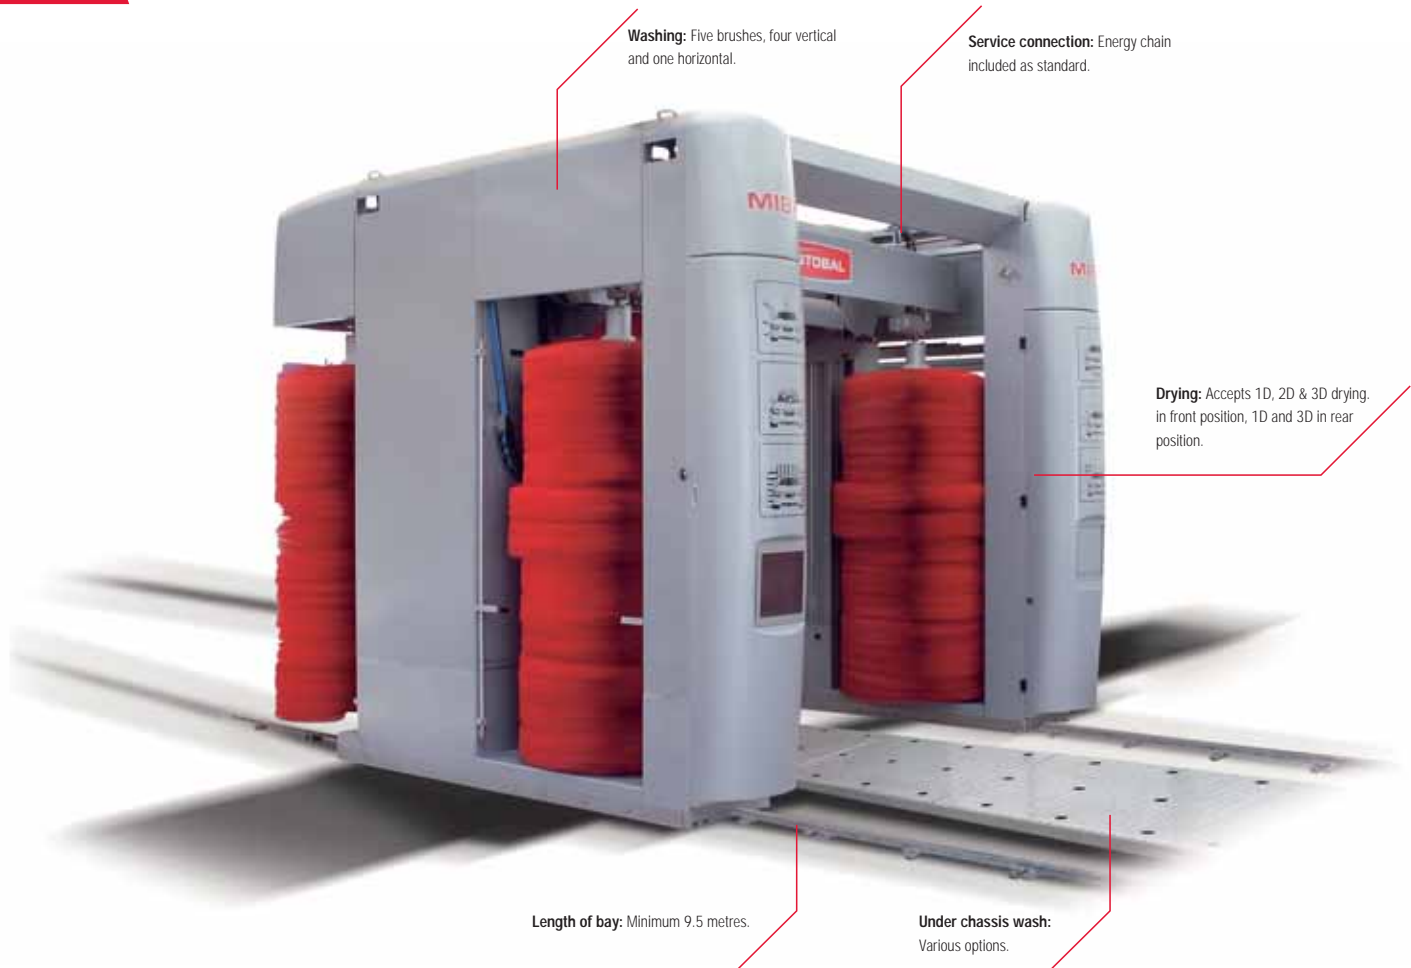

A silver car is shown from a front-quarter perspective, moving through a car wash. Large, dense red brushes are visible on the left and right sides of the car, indicating the washing process. The car's surface is wet and glistening. The license plate is partially visible, showing a blue background with a white letter 'E'.

## Maximum efficiency in the least time

TOP QUALITY  
WASHING AND  
DRYING  
2.5 MINUTES

If speed is your goal, we have the solution: the M18+, the fastest rollover in the Plus Range, thanks to its five brushes, four vertical and one horizontal. A rollover giving a high quality wash and dry in only 2.5 minutes.

Its secret is that two of its vertical brushes tilt, to adapt better to the side areas of the vehicle, and the horizontal brush traces perfectly around the vehicle's contours.

The M18+ is an easy choice since it can be installed on any rollover bay 9.5m or 10.5m in long and 2.70m high.